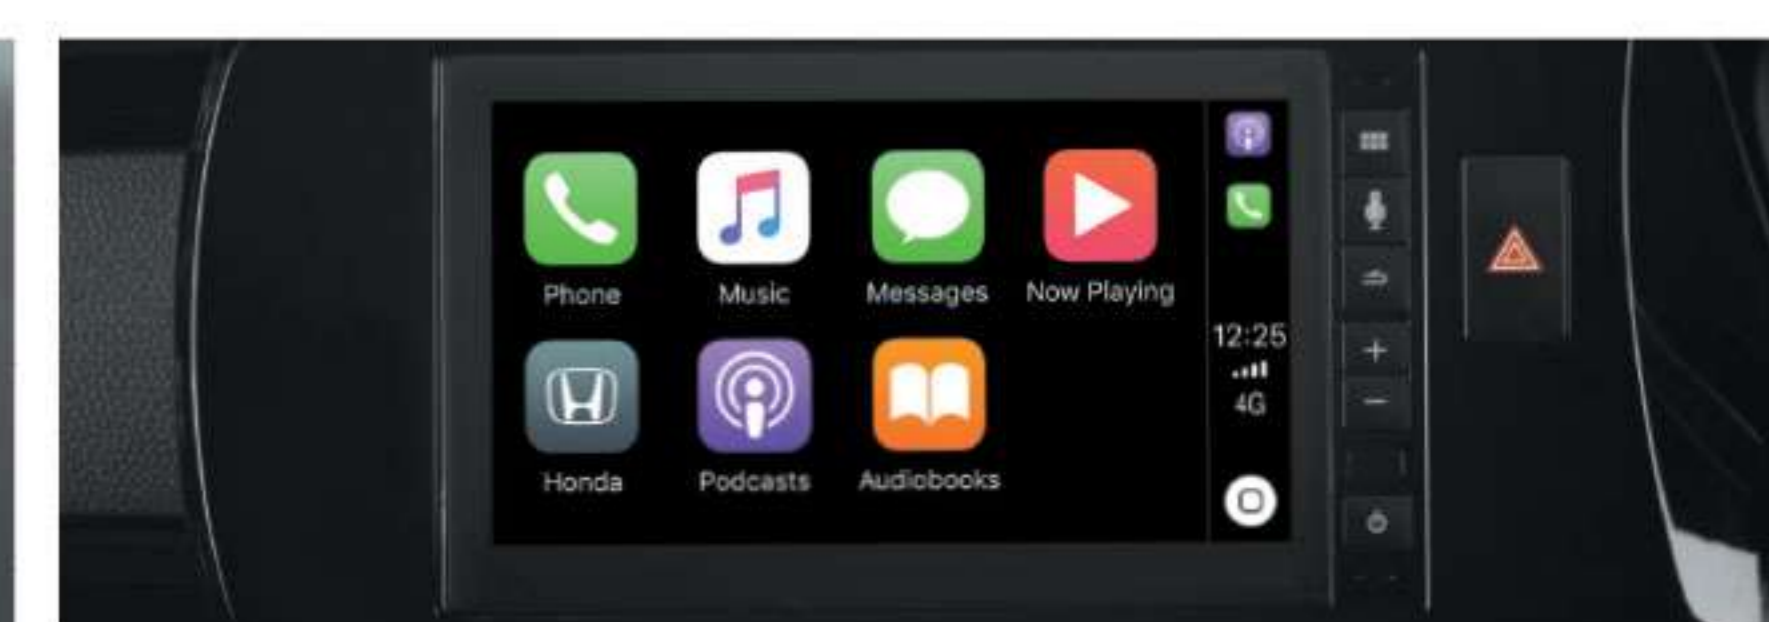

DIGIPAD 2.0

17.7 cm TOUCHSCREEN ADVANCED DISPLAY AUDIO SYSTEM

CONNECT IN A BIG WAY

The advanced floating DIGIPAD 2.0 will take connectivity to another level. It comes with a host of advanced functionality like messaging, music and more. Seamlessly connect your drive with your smartphone enabled digital lifestyle through intuitive and easy-to-use controls. Unlock the wonders of iPhone through Apple CarPlay. You can also connect Android phones with Android Auto. Additionally, you can use Weblink to seamlessly operate popular smartphone apps. The rear camera display for easy parking is yet another convenience on this infotainment hub.

- Seamless Smartphone Connectivity (Android Auto, Apple CarPlay, Weblink)
- Voice Command
- Video Playback
- Bluetooth for Handsfree Telephone & Audio Streaming Support
- AM/FM Radio, MP3, iPod

Apple CarPlay