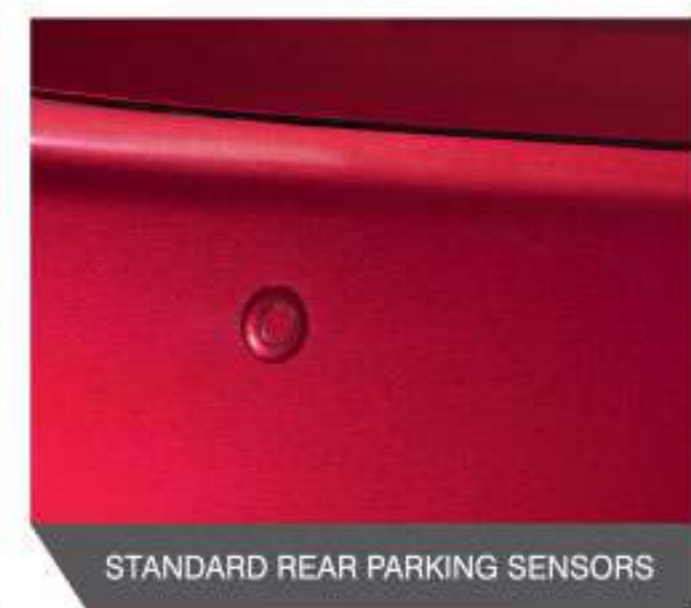

DRIVER SIDE WINDOW ONE TOUCH UP/DOWN WITH PINCH GUARD

STANDARD REAR PARKING SENSORS