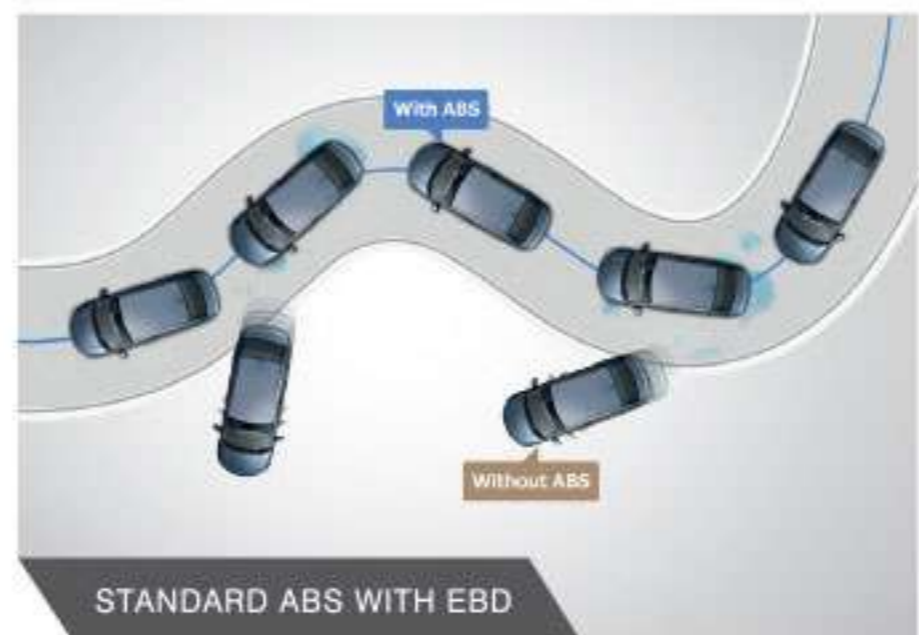

BIG ON SAFETY

The safety of the car and the people inside it is always a priority for every Honda car. The Honda Amaze goes that extra mile to bring a new upgrade to safety features.

BIG ON ACCESSORIES

CHROME PACKAGE