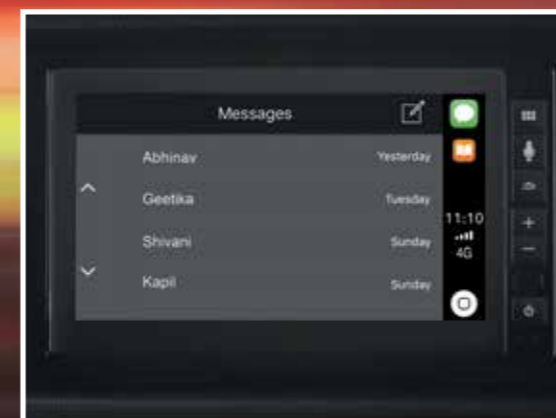

Advanced Multi-Info Combi Meter

One-Push Start/Stop Button with Smart Key

ALL DEMANDS ARE FULFILLED WITHIN

Armed with the smart key, a push of the button is all it takes to set off on the most demanding of journeys in the New Honda Jazz. The Soft Pad Dashboard lures you in, while the Best-In-Class Space makes sure that you never run out of room for company. Once you discover the Hands-On Intelligent Steering Wheel with the effortless Paddle Shift and the comfort of Cruise Control, there's no turning back.

CONNECTIVITY THAT GOES BEYOND YOUR DEMANDS

The advanced floating DIGIPAD 2.0 has more connectivity features than you could ever demand. Be it the ability to seamlessly connect with your smartphone and enable a digital lifestyle through intuitive and easy-to-use controls, or the ease of unlocking the full potential of both iOS and Android phones with Apple CarPlay and Android Auto respectively. Add to that the Weblink which lets you seamlessly operate popular smartphone apps, and the rear camera display on the infotainment hub, it turns into a display audio system for the most demanding out there.

Apple CarPlay

Android Auto

Navigation

Messages

Media Player

Phone

- Voice Command
- Messages
- Media Player
- AM/FM Radio, MP3, iPod, Bluetooth for Hands-Free Telephone and Audio Streaming Support

^Segment is defined by hatchbacks with length usually up to 4 000 mm and engine size up to 1.2 Litres. *Depending on compatibility and configuration of smartphone.