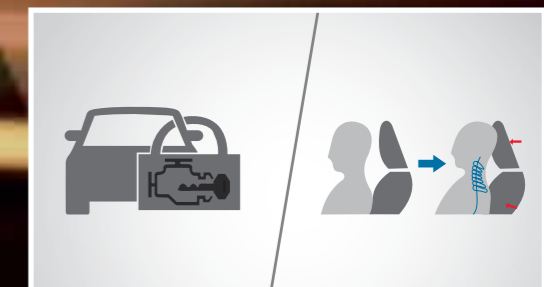

THE DEMAND TO BE THE SMOOTHEST

If you demand the smoothest transmission, it's got to be a Honda CVT, simply because nothing else combines smoothness, efficiency and performance like it does. A Honda innovation at its best, it was developed as a part of 'Earth Dreams Technology'. The 7-speed Paddle Shift when combined with Cruise Control makes sure that you have the smoothest driving experience, even on the most demanding of journeys.

Driver Side Window One-Touch Up/Down with Pinch Guard

Immobilizer Anti-theft System

Impact Mitigating Headrests

SAFETY THAT MEETS ALL DEMANDS

The New Honda Jazz is equipped with safety features like Standard Dual SRS Airbags, ABS with EBD and Rear Parking Sensor with Camera amongst others. ACE™ Body Structure and pedestrian injury mitigation technology minimize injuries in the event of a collision. Safe to say, the New Honda Jazz has got you covered, even on the things you never demanded for.